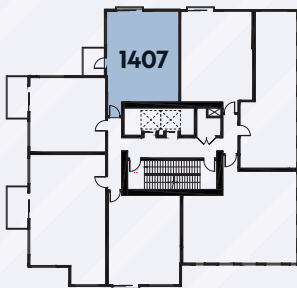

THE BEACON

AT 1400 QUADRA

# The Weddell

1 Bed, 1 Bath — Interior: 539 SQ.FT. / Balcony: 48 SQ.FT.

[RENTTHEBEACON.COM](http://RENTTHEBEACON.COM)

Dimensions, sizes, specifications, layouts and materials are approximate and subject to change without notice. E.&O.E.