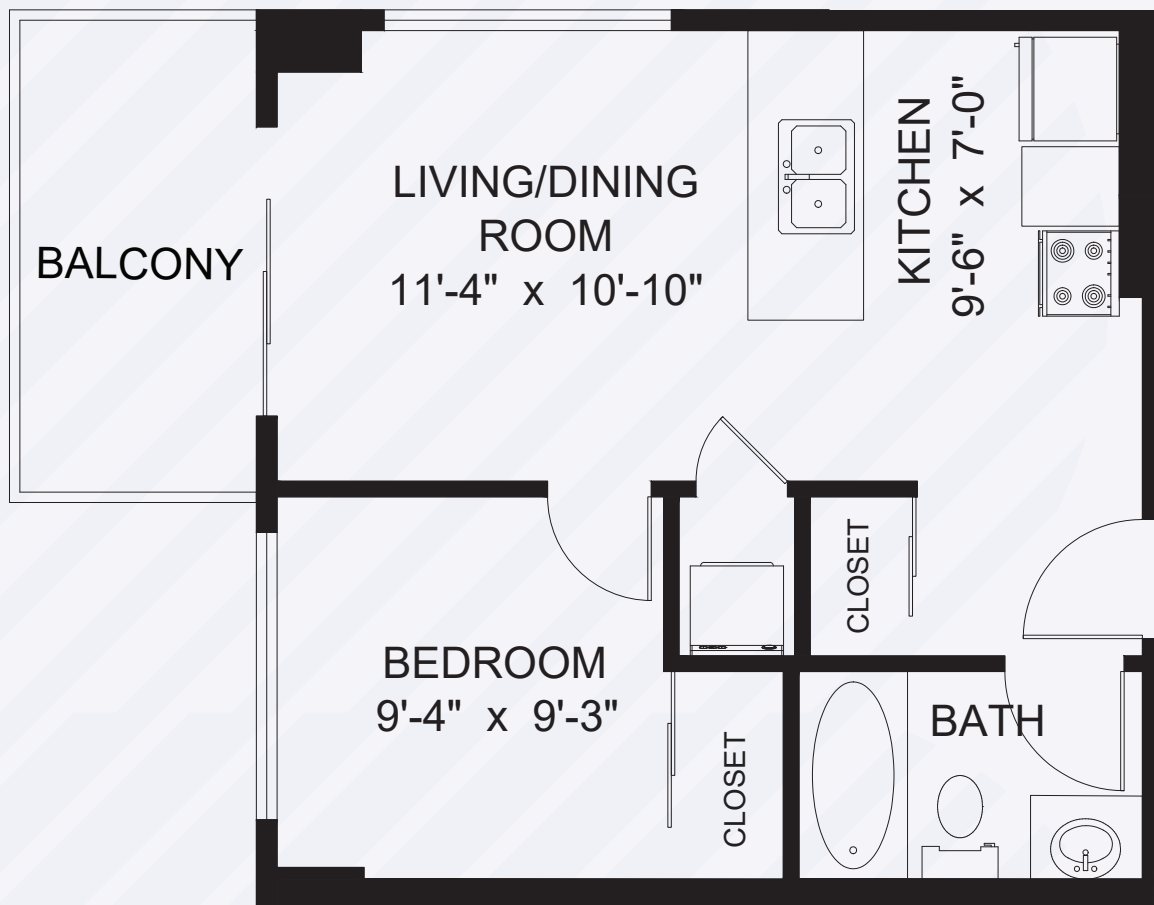

THE BEACON

AT 1400 QUADRA

# The Timor

1 Bed, 1 Bath — Interior: 461 SQ.FT. / Balcony: 71 SQ.FT.

[RENTTHEBEACON.COM](http://RENTTHEBEACON.COM)

Dimensions, sizes, specifications, layouts and materials are approximate and subject to change without notice. E.&O.E.