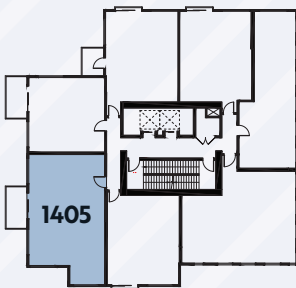

THE BEACON

AT 1400 QUADRA

# The Tasman

2 Bed, 2 Bath — Interior: 736 SQ.FT. / Balcony: 71 SQ.FT.

[RENTTHEBEACON.COM](http://RENTTHEBEACON.COM)

Dimensions, sizes, specifications, layouts and materials are approximate and subject to change without notice. E.&O.E.