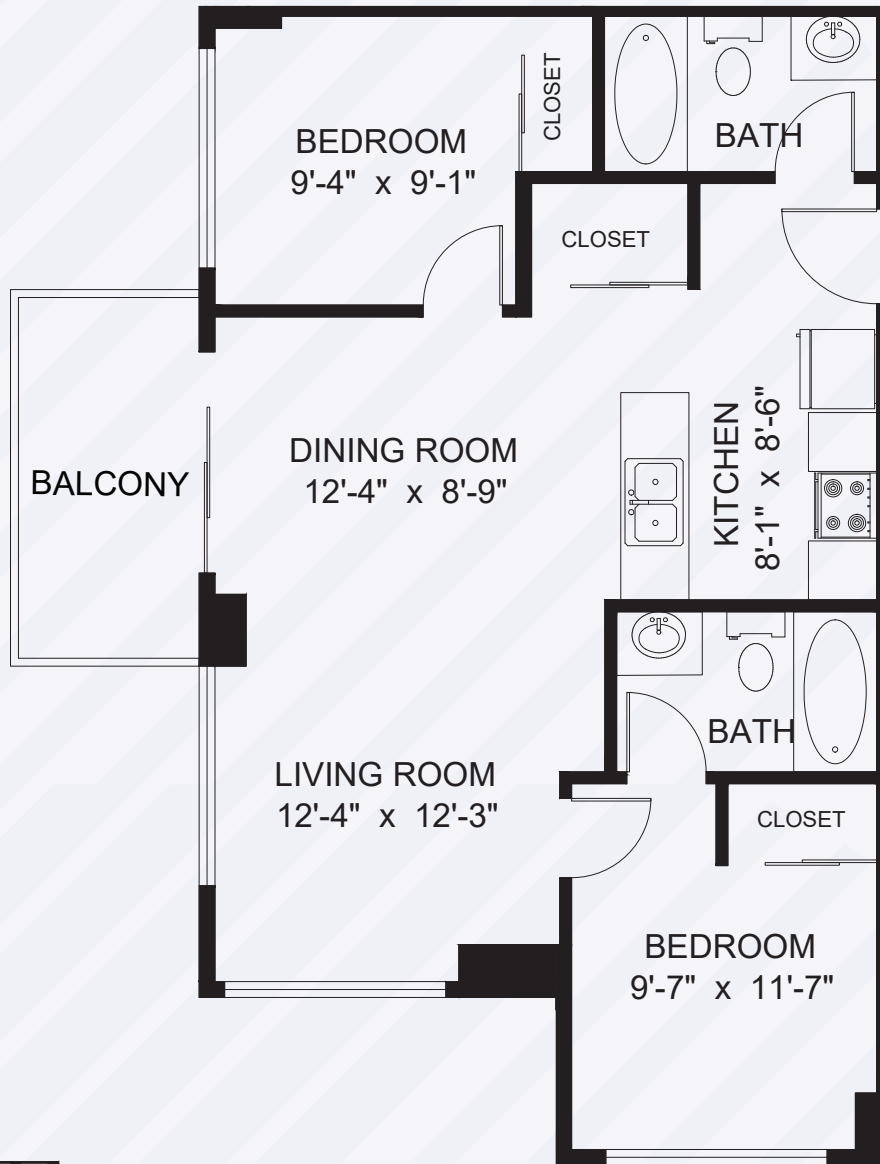

THE BEACON

AT 1400 QUADRA

# The Tasman

2 Bed, 2 Bath — Interior: 736 SQ.FT. / Balcony: 71 SQ.FT.

[RENTTHEBEACON.COM](http://RENTTHEBEACON.COM)

Dimensions, sizes, specifications, layouts and materials are approximate and subject to change without notice. E.&O.E.