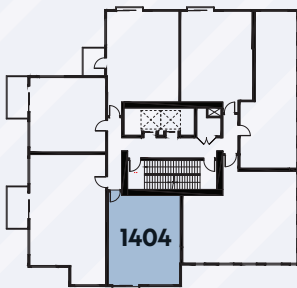

THE BEACON

AT 1400 QUADRA

The Sulu

1 Bed , 1 Bath — 517 SQ.FT.

RENTTHEBEACON.COM

Dimensions, sizes, specifications, layouts and materials are approximate and subject to change without notice. E.&O.E.