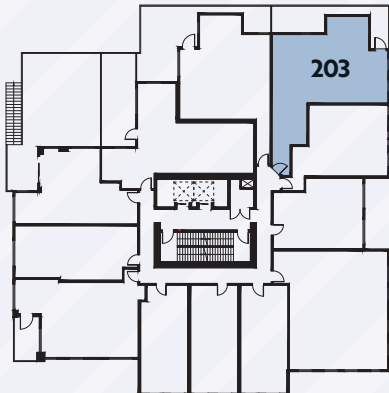

THE BEACON

AT 1400 QUADRA

The Southern

2 Bed, 2 Bath — Interior: 818 SQ.FT. / Balcony: 204 SQ.FT.

RENTTHEBEACON.COM

Dimensions, sizes, specifications, layouts and materials are approximate and subject to change without notice. E.&O.E.