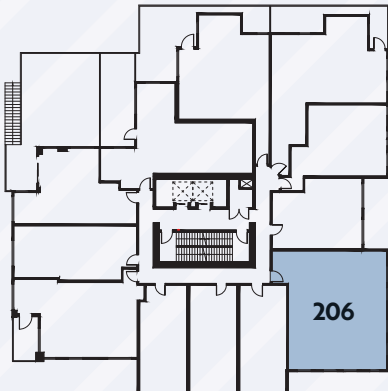

THE BEACON

AT 1400 QUADRA

The Scotia

3 Bed, 2 Bath — 958 SQ.FT.

RENTTHEBEACON.COM

Dimensions, sizes, specifications, layouts and materials are approximate and subject to change without notice. E.&O.E.