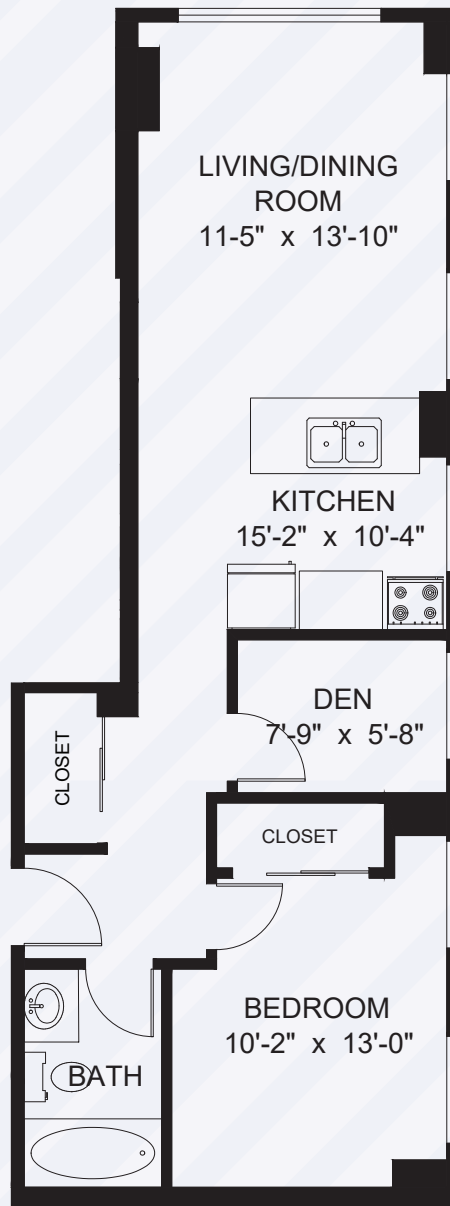

THE BEACON

AT 1400 QUADRA

The Sargasso

1 Bed + Den, 1 Bath — 619 SQ.FT.

RENTTHEBEACON.COM

Dimensions, sizes, specifications, layouts and materials are approximate and subject to change without notice. E.&O.E.