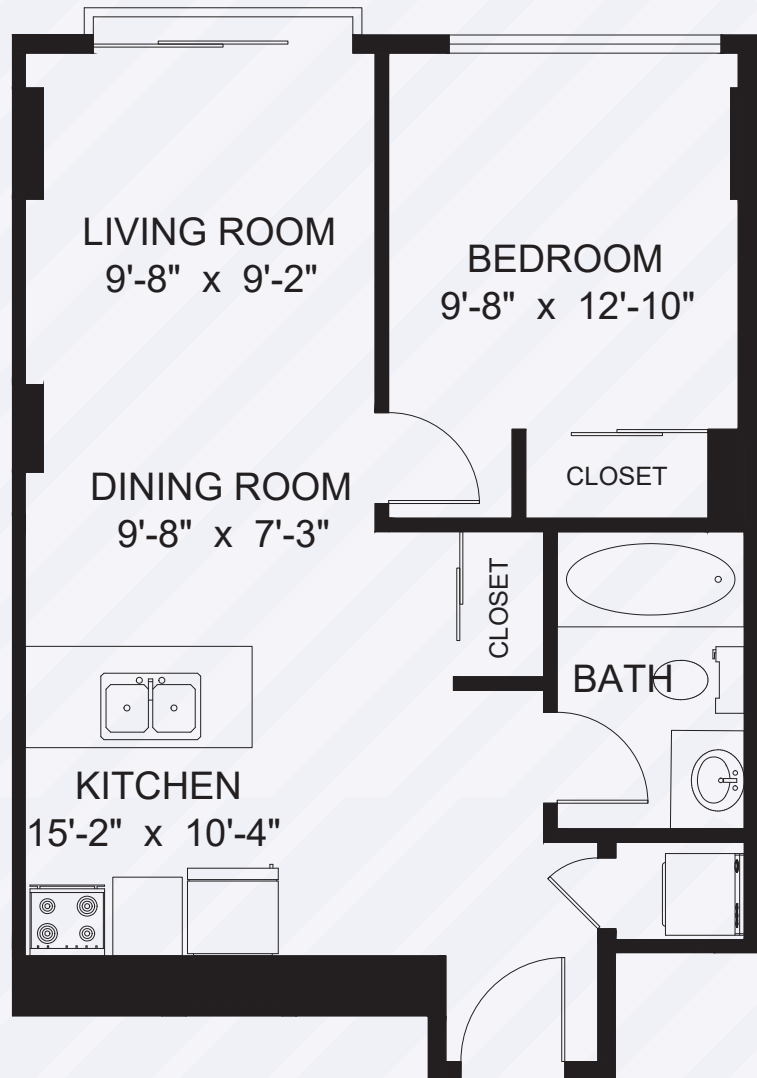

THE BEACON

AT 1400 QUADRA

The Salton

1 Bed, 1 Bath — 533 SQ.FT.

RENTTHEBEACON.COM

Dimensions, sizes, specifications, layouts and materials are approximate and subject to change without notice. E.&O.E.