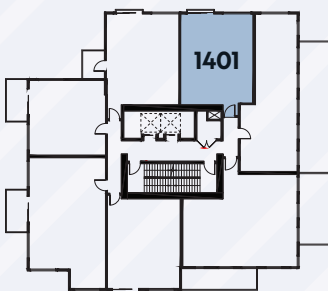

THE BEACON

AT 1400 QUADRA

The Salton

1 Bed, 1 Bath — 533 SQ.FT.

RENTTHEBEACON.COM

Dimensions, sizes, specifications, layouts and materials are approximate and subject to change without notice. E.&O.E.