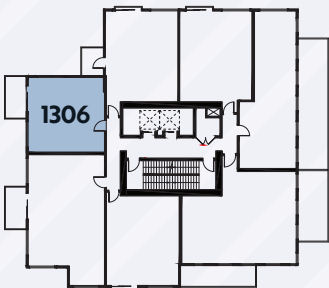

THE BEACON

AT 1400 QUADRA

# The Philippine

1 Bed, 1 Bath — Interior: 461 SQ.FT. / Balcony: 71 SQ.FT.

[RENTTHEBEACON.COM](http://RENTTHEBEACON.COM)

Dimensions, sizes, specifications, layouts and materials are approximate and subject to change without notice. E.&O.E.