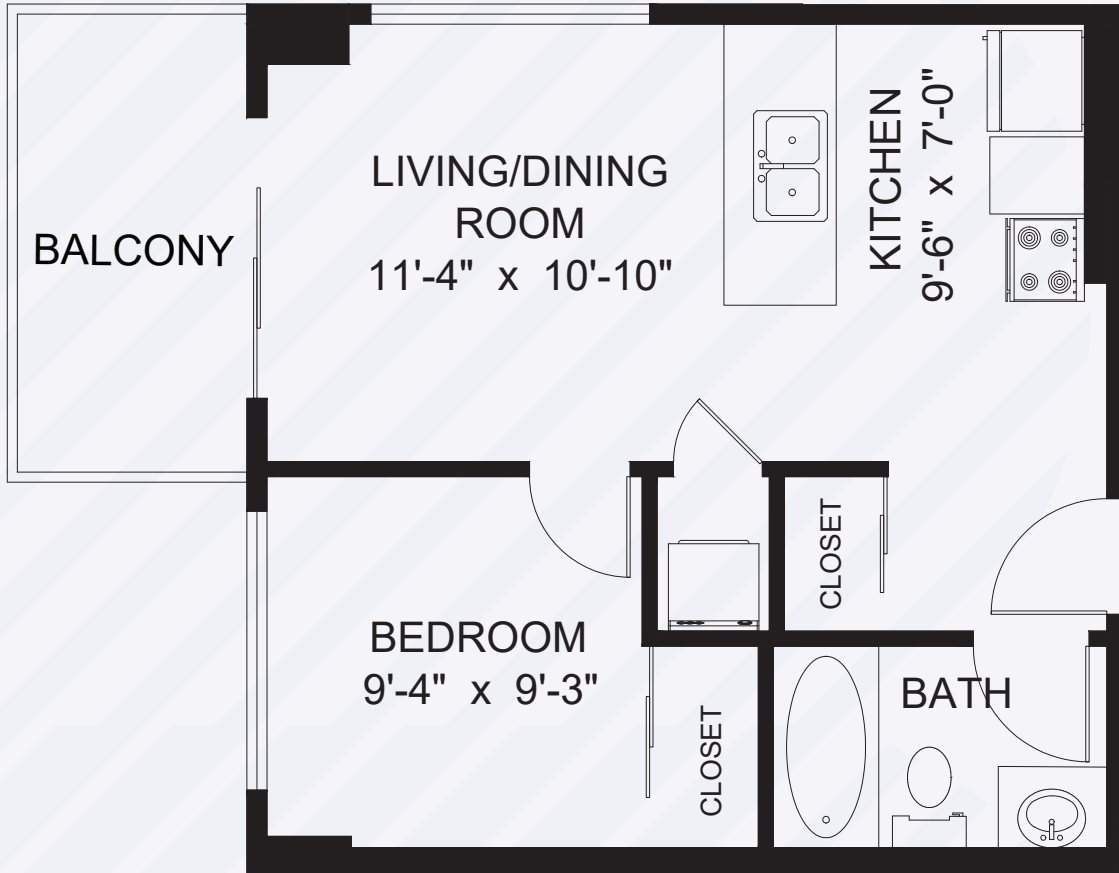

THE BEACON

AT 1400 QUADRA

# The Philippine

1 Bed, 1 Bath — Interior: 461 SQ.FT. / Balcony: 71 SQ.FT.

[RENTTHEBEACON.COM](http://RENTTHEBEACON.COM)

Dimensions, sizes, specifications, layouts and materials are approximate and subject to change without notice. E.&O.E.