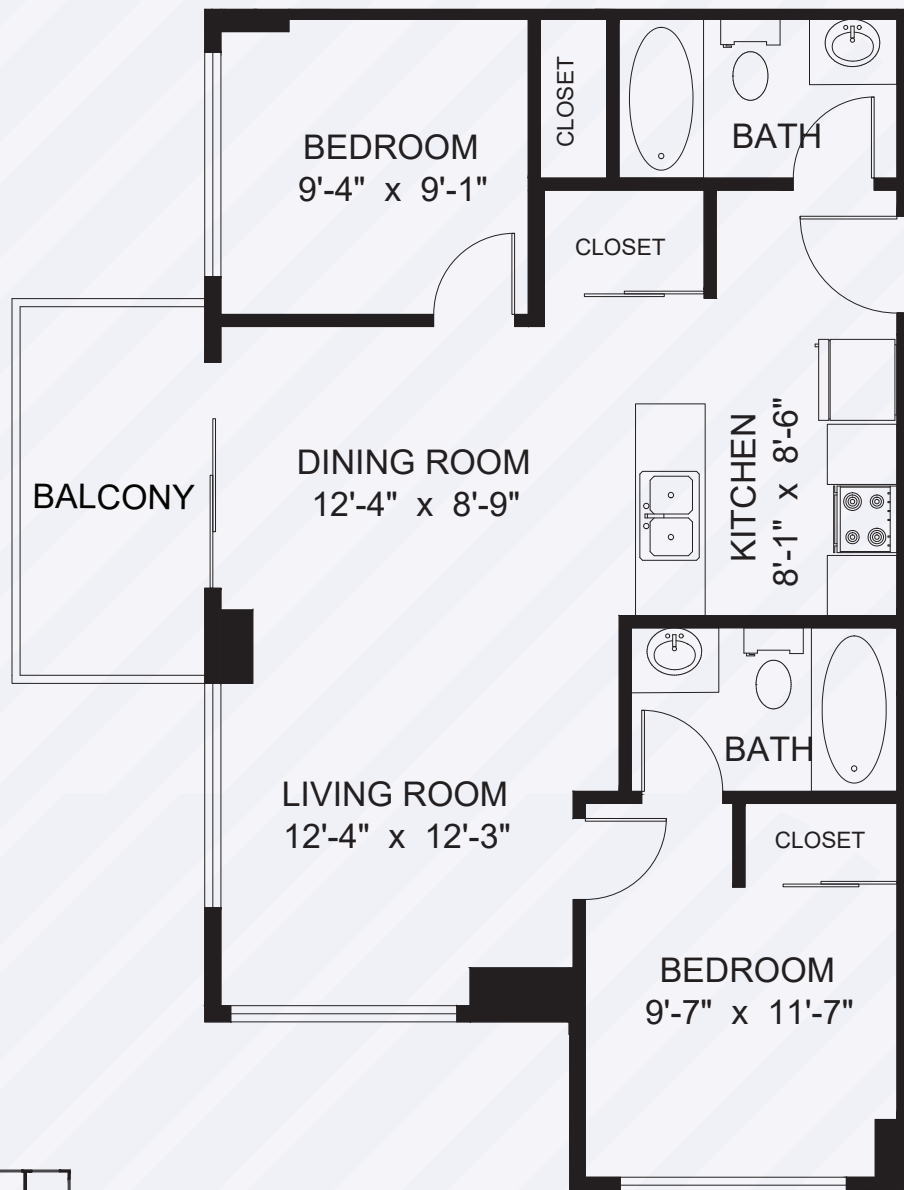

THE BEACON

AT 1400 QUADRA

The Persian

2 Bed, 2 Bath — Interior: 736 SQ.FT. / Balcony: 71 SQ.FT.

RENTTHEBEACON.COM

Dimensions, sizes, specifications, layouts and materials are approximate and subject to change without notice. E.&O.E.