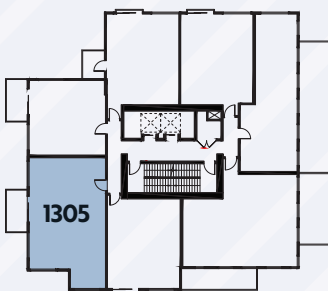

THE BEACON

AT 1400 QUADRA

The Persian

2 Bed, 2 Bath — Interior: 736 SQ.FT. / Balcony: 71 SQ.FT.

RENTTHEBEACON.COM

Dimensions, sizes, specifications, layouts and materials are approximate and subject to change without notice. E.&O.E.