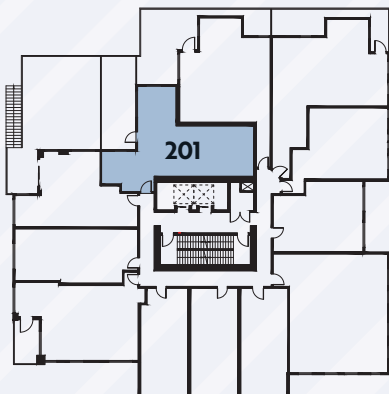

THE BEACON

AT 1400 QUADRA

The Pacific

2 Bed, 1 Bath — Interior: 713 SQ.FT. / Balcony: 246 SQ.FT.

RENTTHEBEACON.COM

Dimensions, sizes, specifications, layouts and materials are approximate and subject to change without notice. E.&O.E.