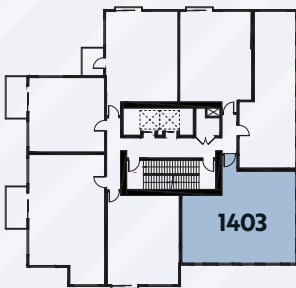

THE BEACON

AT 1400 QUADRA

# The Okhotsk

2 Bed, 1 Bath — 783 SQ.FT.

[RENTTHEBEACON.COM](http://RENTTHEBEACON.COM)

Dimensions, sizes, specifications, layouts and materials are approximate and subject to change without notice. E.&O.E.