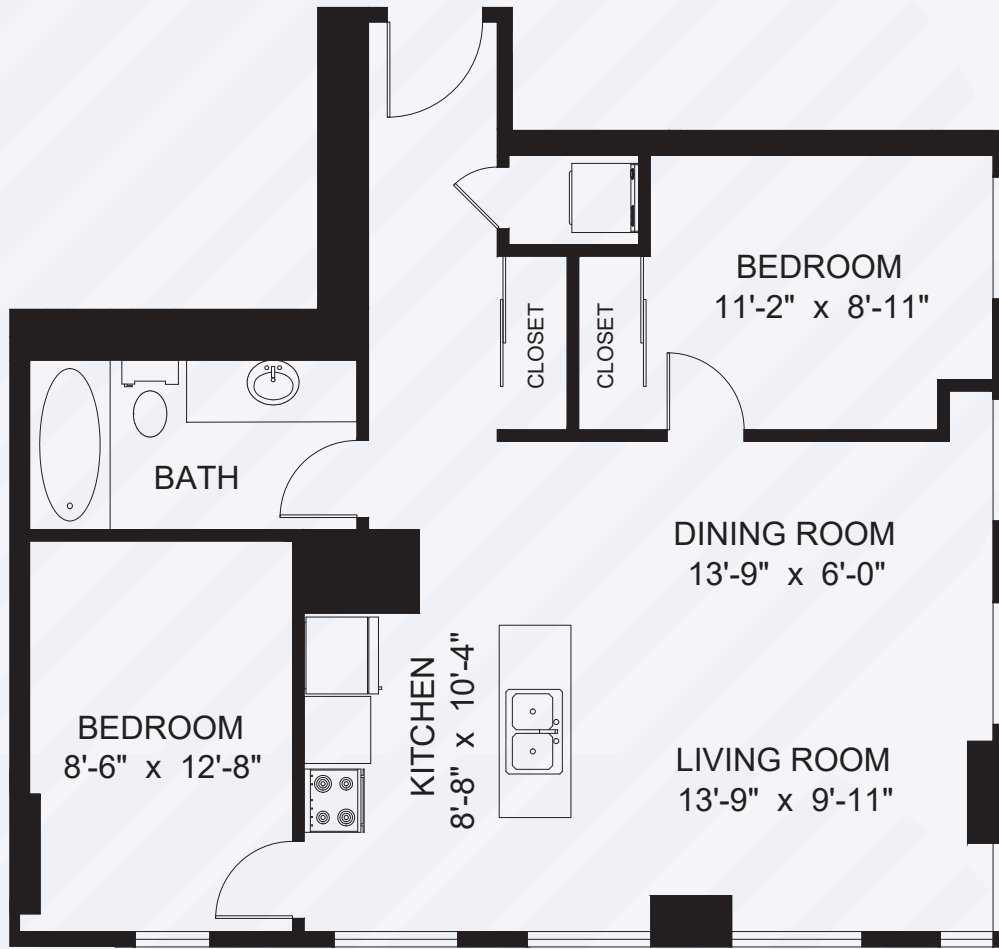

THE BEACON

AT 1400 QUADRA

# The Okhotsk

2 Bed, 1 Bath — 783 SQ.FT.

[RENTTHEBEACON.COM](http://RENTTHEBEACON.COM)

Dimensions, sizes, specifications, layouts and materials are approximate and subject to change without notice. E.&O.E.