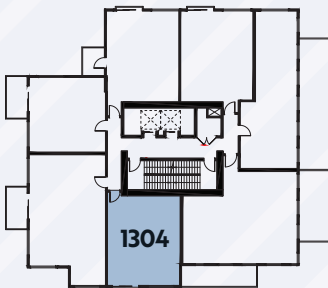

THE BEACON

AT 1400 QUADRA

The Norwegian

1 Bed, 1 Bath — 571 SQ.FT.

RENTTHEBEACON.COM

Dimensions, sizes, specifications, layouts and materials are approximate and subject to change without notice. E.&O.E.