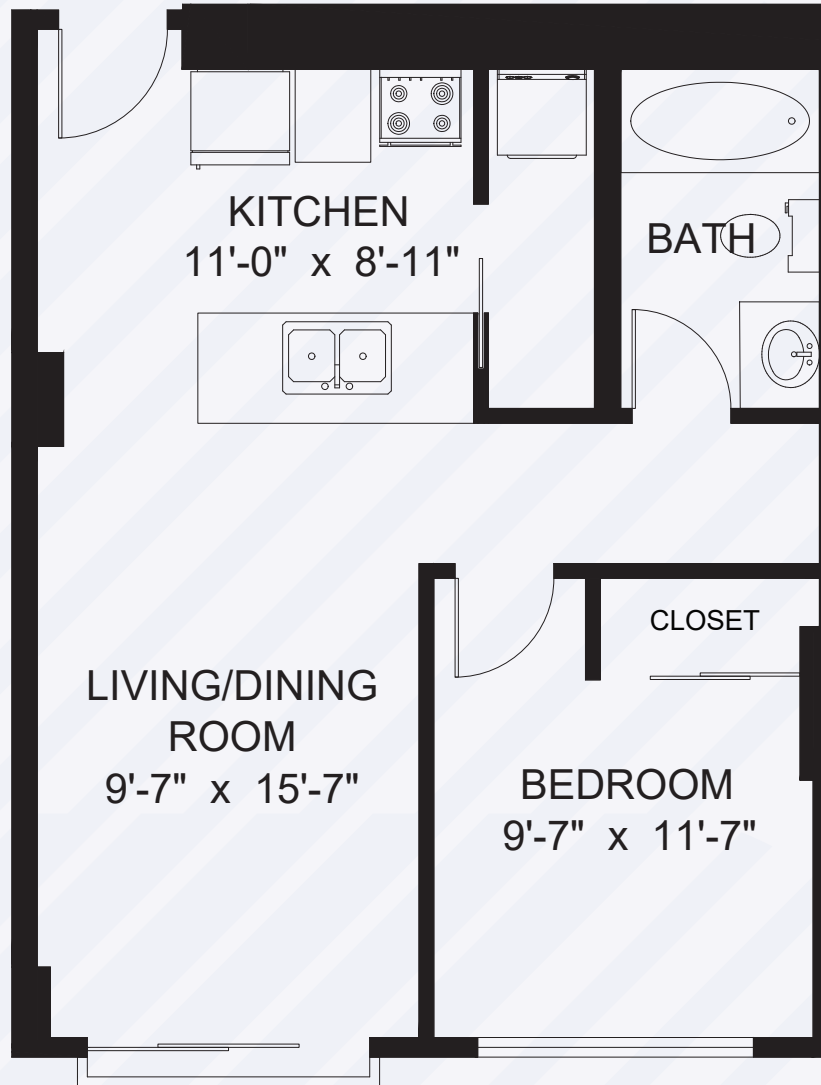

THE BEACON

AT 1400 QUADRA

The Norwegian

1 Bed, 1 Bath — 571 SQ.FT.

RENTTHEBEACON.COM

Dimensions, sizes, specifications, layouts and materials are approximate and subject to change without notice. E.&O.E.