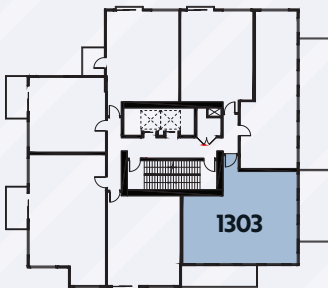

THE BEACON

AT 1400 QUADRA

# The North

2 Bed, 1 Bath — Interior: 738 SQ.FT. / Balcony: 293 SQ.FT.  
(Combined)

[RENTTHEBEACON.COM](http://RENTTHEBEACON.COM)

Dimensions, sizes, specifications, layouts and materials are approximate and subject to change without notice. E.&O.E.