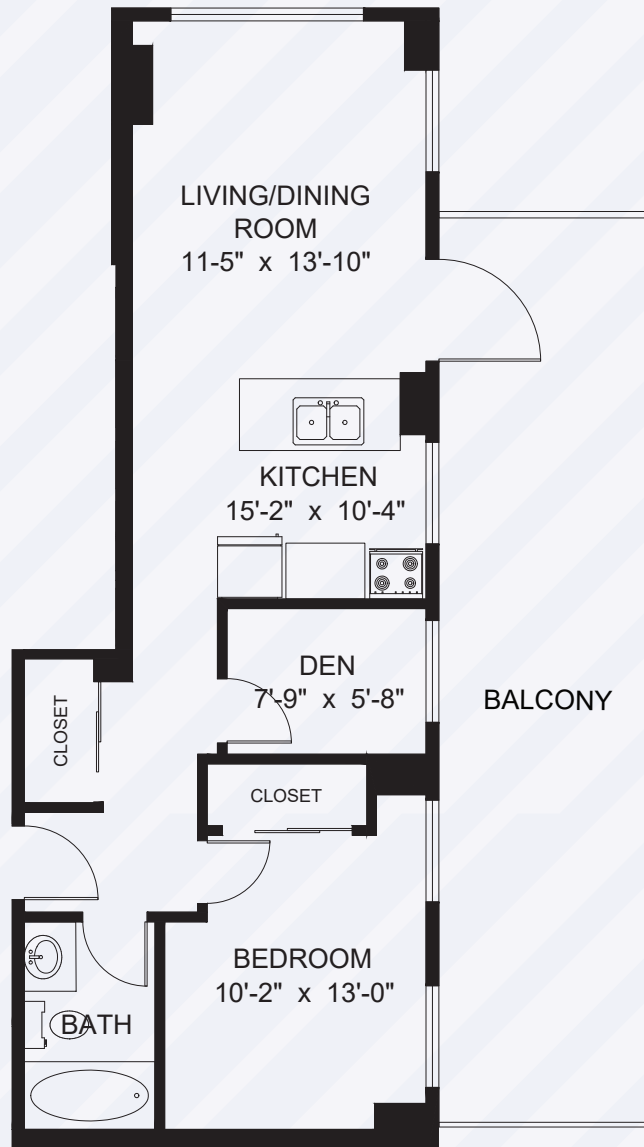

THE BEACON

AT 1400 QUADRA

# The Mirtoon

1 Bed + Den, 1 Bath — Interior: 619 SQ.FT. / Balcony: 299 SQ.FT.

[RENTTHEBEACON.COM](http://RENTTHEBEACON.COM)

Dimensions, sizes, specifications, layouts and materials are approximate and subject to change without notice. E.&O.E.