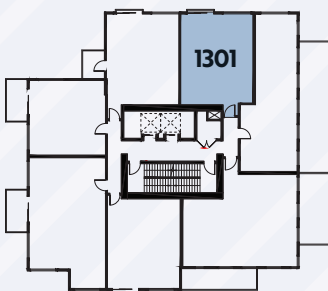

THE BEACON

AT 1400 QUADRA

The Mediterranean

1 Bed, 1 Bath — 533 SQ.FT.

RENTTHEBEACON.COM

Dimensions, sizes, specifications, layouts and materials are approximate and subject to change without notice. E.&O.E.