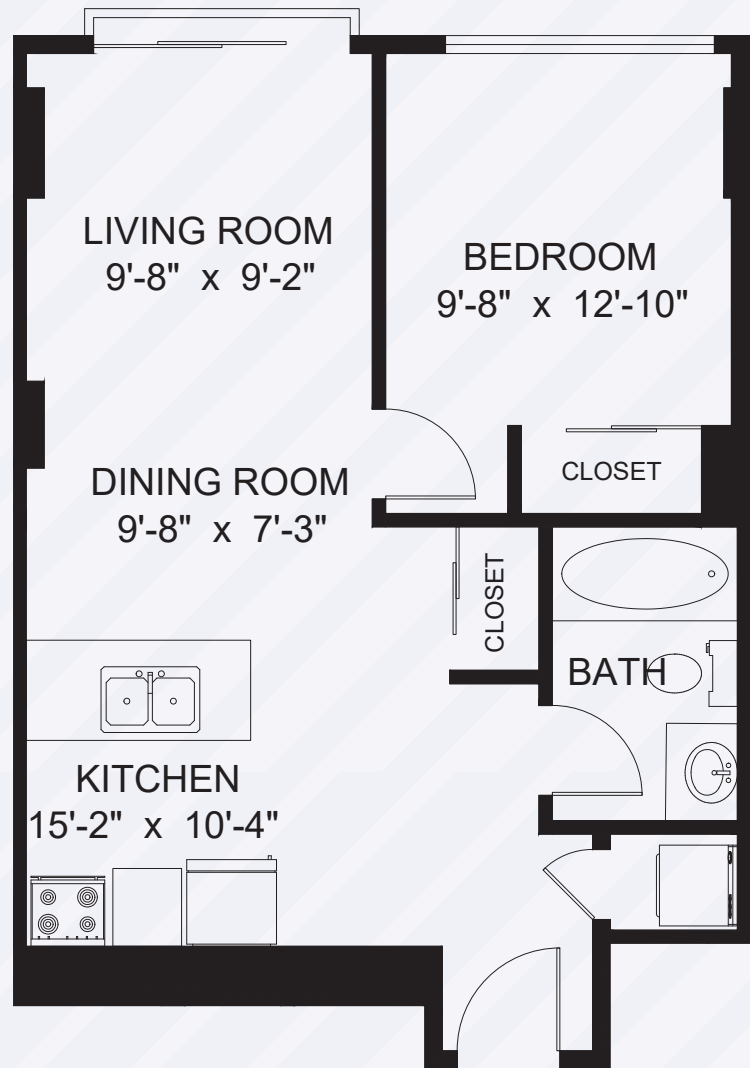

THE BEACON

AT 1400 QUADRA

The Mediterranean

1 Bed, 1 Bath — 533 SQ.FT.

RENTTHEBEACON.COM

Dimensions, sizes, specifications, layouts and materials are approximate and subject to change without notice. E.&O.E.