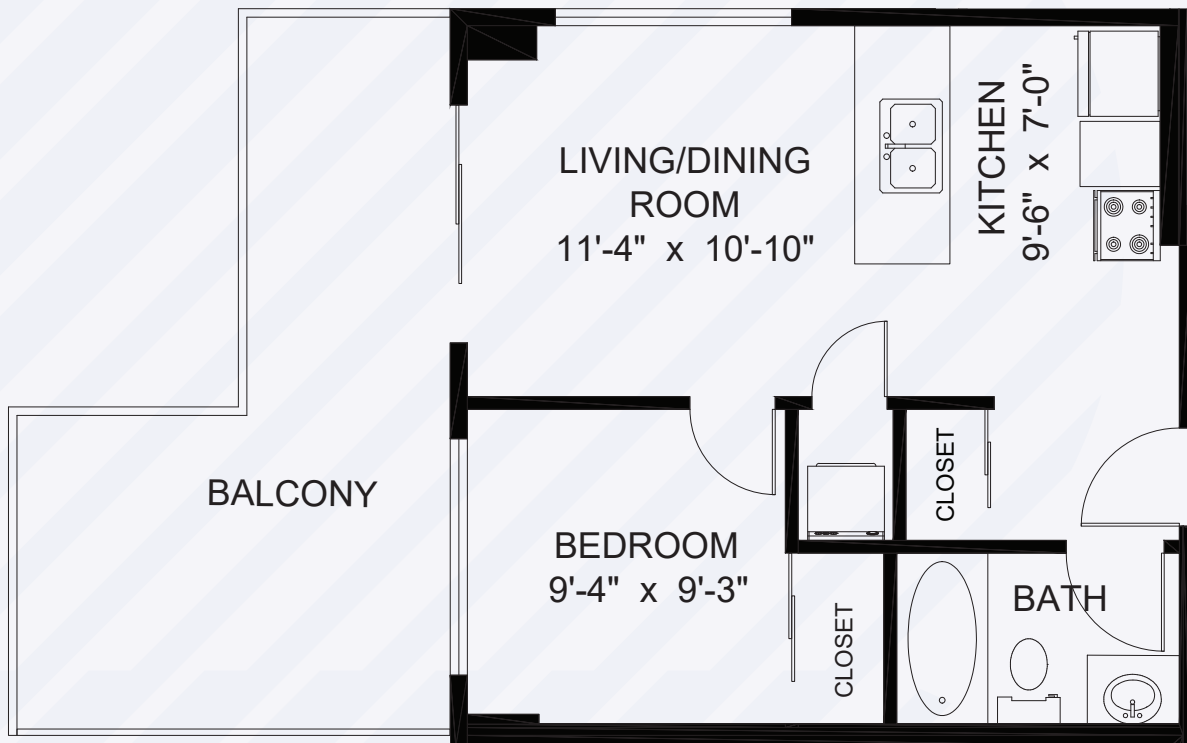

THE BEACON

AT 1400 QUADRA

The Java

1 Bed, 1 Bath — Interior: 461 SQ.FT. / Balcony: 197 SQ.FT.

RENTTHEBEACON.COM

Dimensions, sizes, specifications, layouts and materials are approximate and subject to change without notice. E.&O.E.