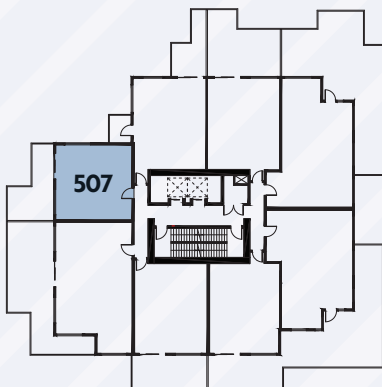

THE BEACON

AT 1400 QUADRA

The Java

1 Bed, 1 Bath — Interior: 461 SQ.FT. / Balcony: 197 SQ.FT.

RENTTHEBEACON.COM

Dimensions, sizes, specifications, layouts and materials are approximate and subject to change without notice. E.&O.E.