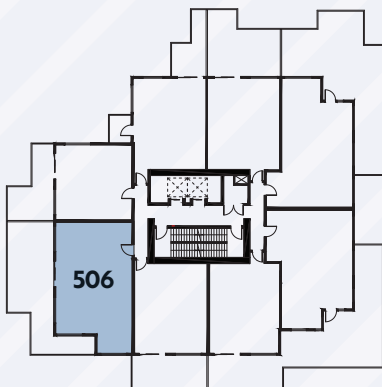

THE BEACON

AT 1400 QUADRA

# The Irish

2 Bed, 2 Bath — Interior: 736 SQ.FT. / Balcony: 459 SQ.FT.

[RENTTHEBEACON.COM](http://RENTTHEBEACON.COM)

Dimensions, sizes, specifications, layouts and materials are approximate and subject to change without notice. E.&O.E.