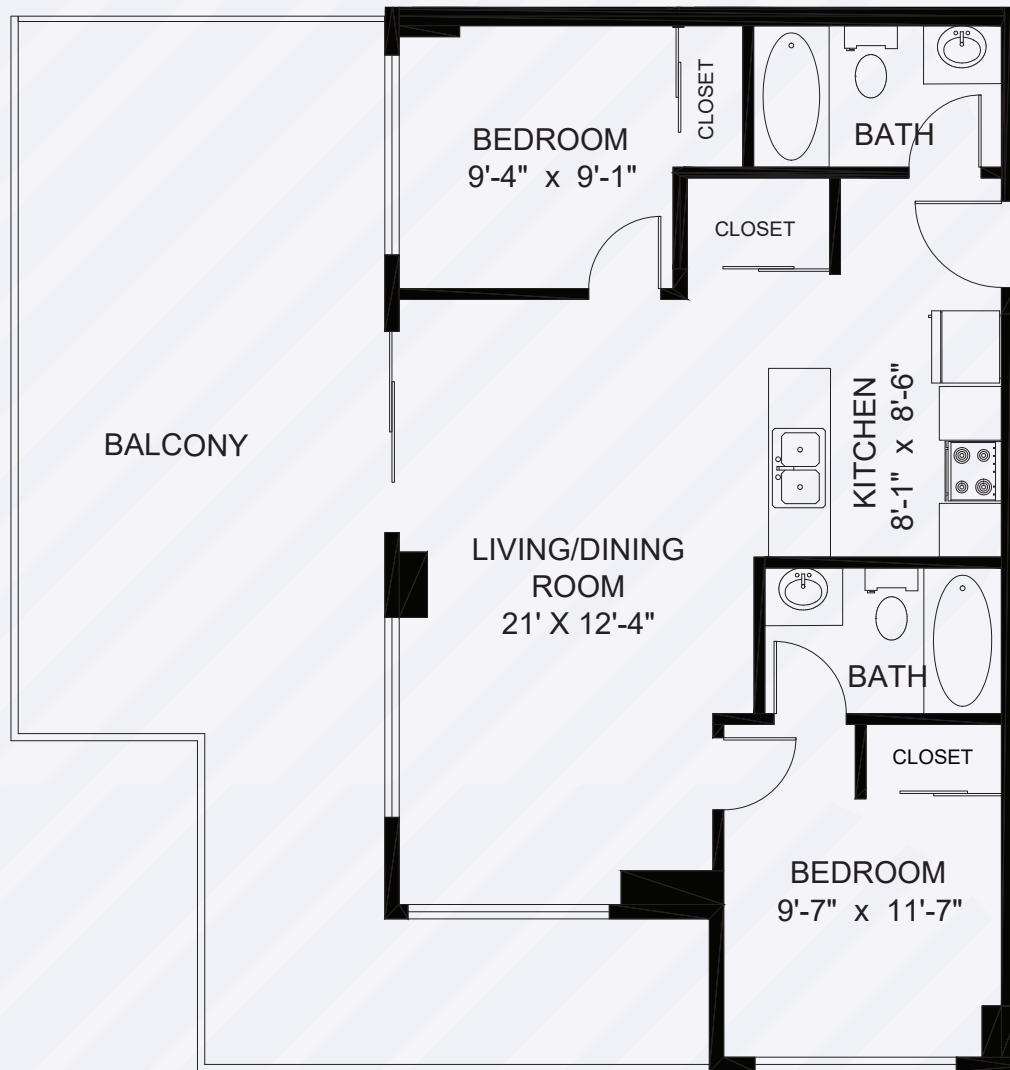

THE BEACON

AT 1400 QUADRA

# The Irish

2 Bed, 2 Bath — Interior: 736 SQ.FT. / Balcony: 459 SQ.FT.

[RENTTHEBEACON.COM](http://RENTTHEBEACON.COM)

Dimensions, sizes, specifications, layouts and materials are approximate and subject to change without notice. E.&O.E.