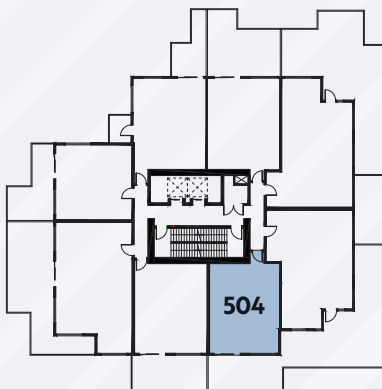

THE BEACON

AT 1400 QUADRA

# The Flores

1 Bed, 1 Bath — Interior: 511 SQ.FT. / Balcony: 202 SQ.FT.

[RENTTHEBEACON.COM](http://RENTTHEBEACON.COM)

Dimensions, sizes, specifications, layouts and materials are approximate and subject to change without notice. E.&O.E.