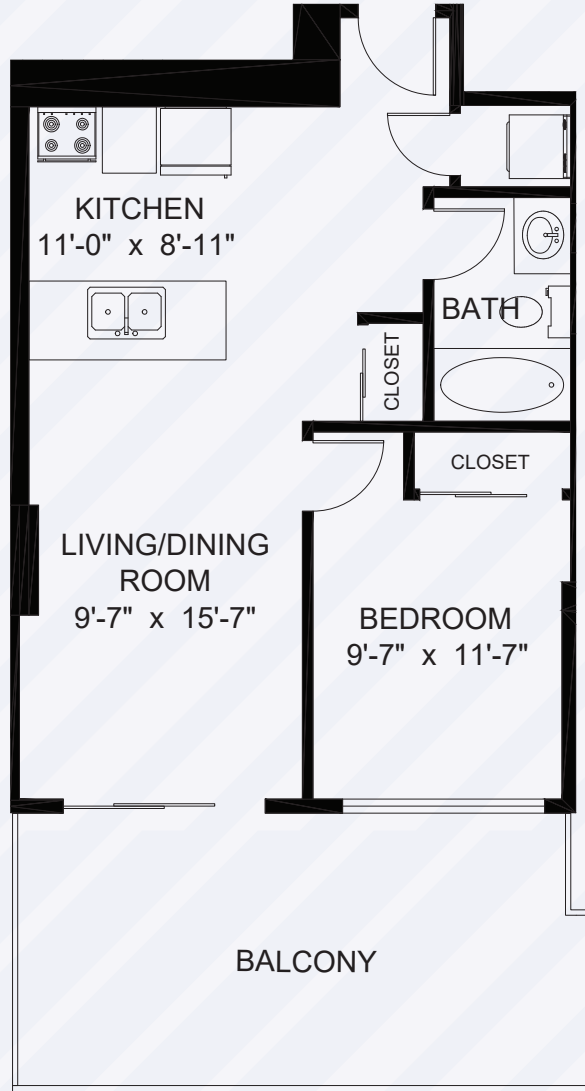

THE BEACON

AT 1400 QUADRA

# The Flores

1 Bed, 1 Bath — Interior: 511 SQ.FT. / Balcony: 202 SQ.FT.

[RENTTHEBEACON.COM](http://RENTTHEBEACON.COM)

Dimensions, sizes, specifications, layouts and materials are approximate and subject to change without notice. E.&O.E.