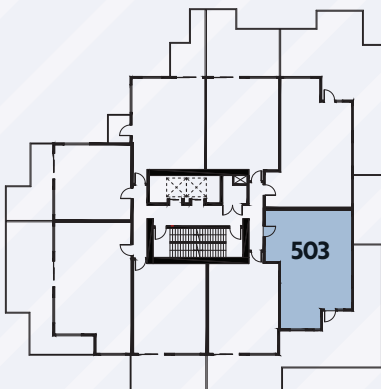

THE BEACON

AT 1400 QUADRA

The Cortez

2 Bed, 1 Bath — Interior: 688 SQ.FT. / Balcony: 518 SQ.FT.

RENTTHEBEACON.COM

Dimensions, sizes, specifications, layouts and materials are approximate and subject to change without notice. E.&O.E.