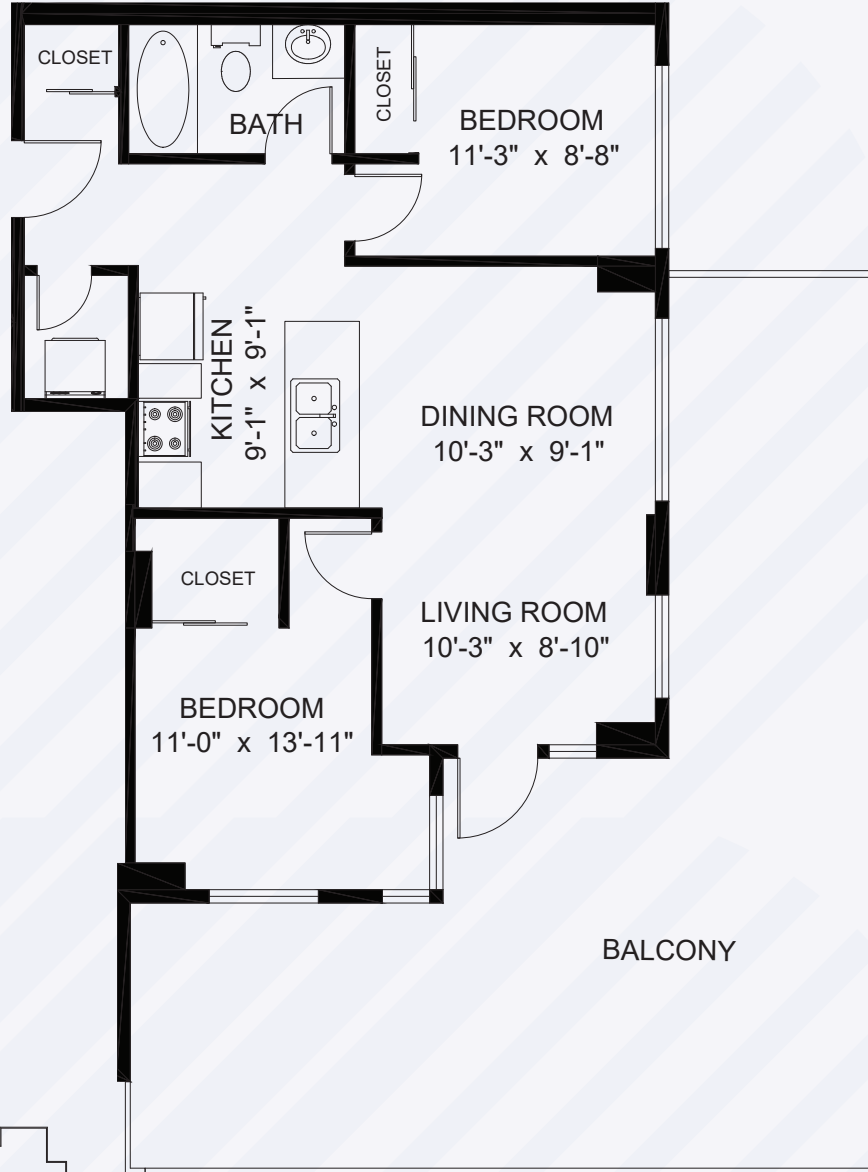

THE BEACON

AT 1400 QUADRA

The Cortez

2 Bed, 1 Bath — Interior: 688 SQ.FT. / Balcony: 518 SQ.FT.

RENTTHEBEACON.COM

Dimensions, sizes, specifications, layouts and materials are approximate and subject to change without notice. E.&O.E.