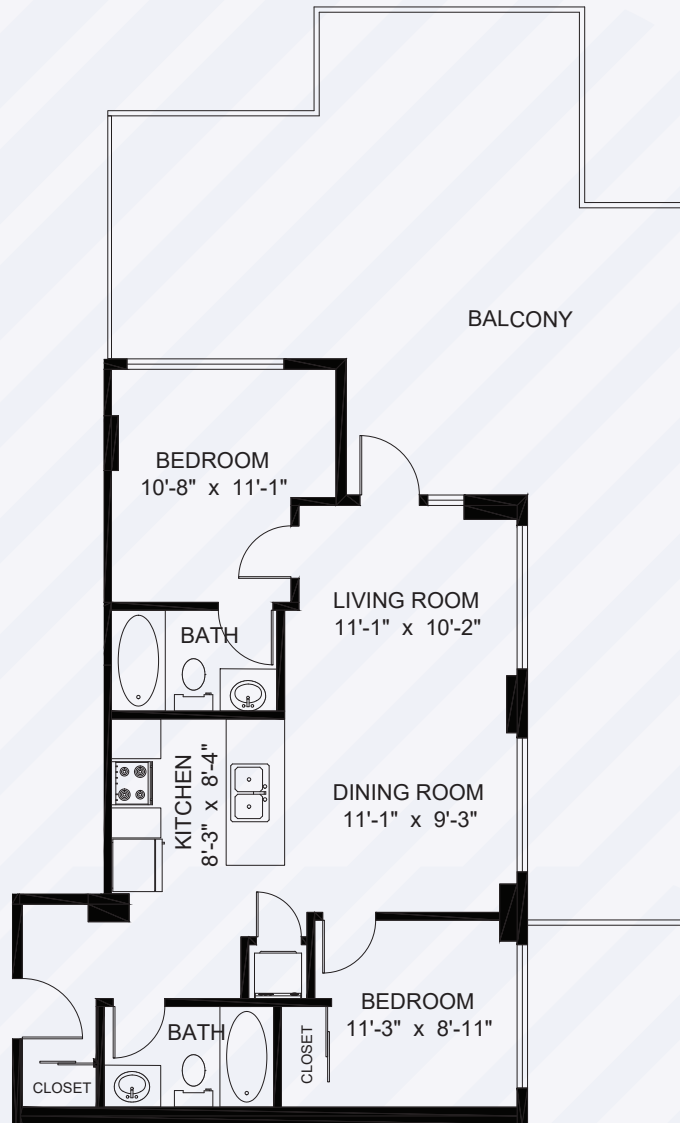

THE BEACON

AT 1400 QUADRA

# The Coral

2 Bed, 2 Bath — Interior: 715 SQ.FT. / Balcony: 679 SQ.FT.

[RENTTHEBEACON.COM](http://RENTTHEBEACON.COM)

Dimensions, sizes, specifications, layouts and materials are approximate and subject to change without notice. E.&O.E.