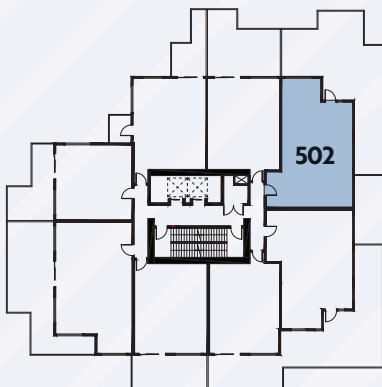

THE BEACON

AT 1400 QUADRA

# The Coral

2 Bed, 2 Bath — Interior: 715 SQ.FT. / Balcony: 679 SQ.FT.

[RENTTHEBEACON.COM](http://RENTTHEBEACON.COM)

Dimensions, sizes, specifications, layouts and materials are approximate and subject to change without notice. E.&O.E.