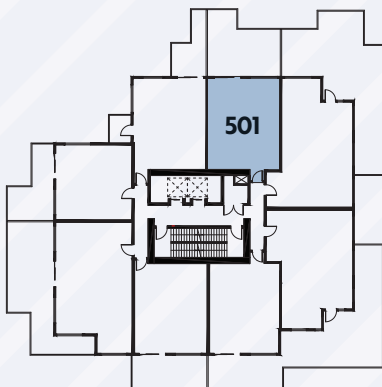

THE BEACON

AT 1400 QUADRA

The Celtic

1 Bed, 1 Bath — Interior: 533 SQ.FT. / Balcony: 311 SQ.FT.

RENTTHEBEACON.COM

Dimensions, sizes, specifications, layouts and materials are approximate and subject to change without notice. E.&O.E.