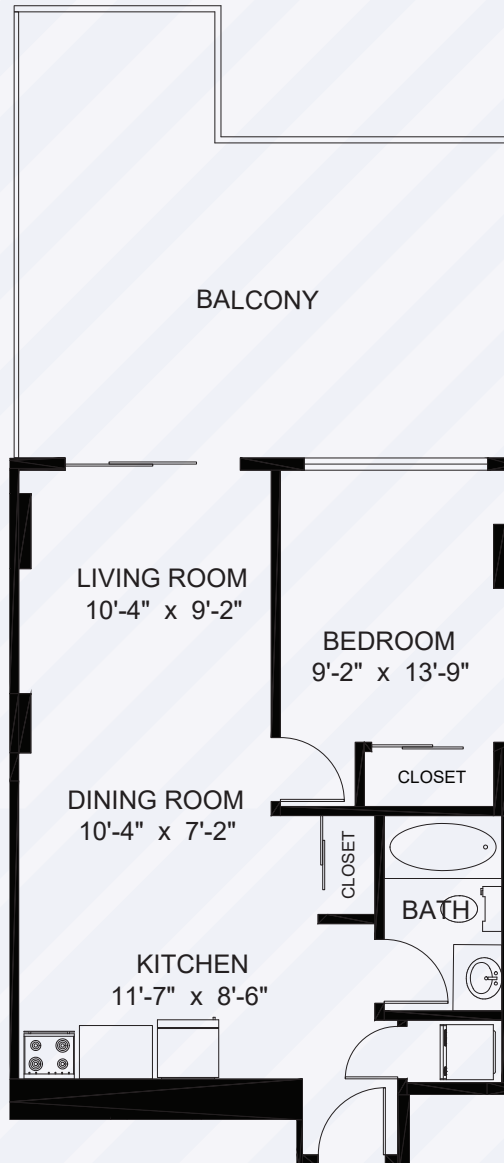

THE BEACON

AT 1400 QUADRA

The Celtic

1 Bed, 1 Bath — Interior: 533 SQ.FT. / Balcony: 311 SQ.FT.

RENTTHEBEACON.COM

Dimensions, sizes, specifications, layouts and materials are approximate and subject to change without notice. E.&O.E.