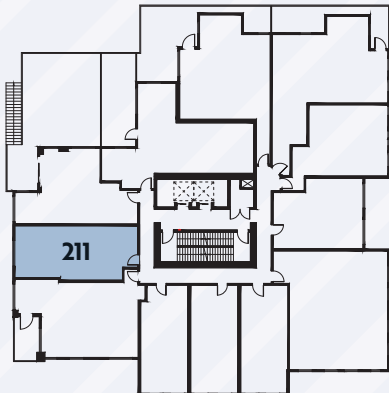

THE BEACON

AT 1400 QUADRA

The Bohai

Bachelor, 1 Bath — 504 SQ.FT.

RENTTHEBEACON.COM

Dimensions, sizes, specifications, layouts and materials are approximate and subject to change without notice. E.&O.E.