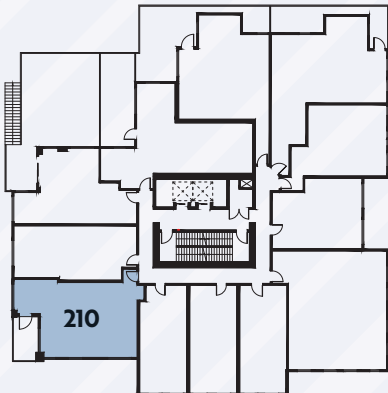

THE BEACON

AT 1400 QUADRA

# The Beaufort

2 Bed, 1 Bath — Interior: 680 SQ.FT. / Balcony: 84 SQ.FT.

[RENTTHEBEACON.COM](http://RENTTHEBEACON.COM)

Dimensions, sizes, specifications, layouts and materials are approximate and subject to change without notice. E.&O.E.