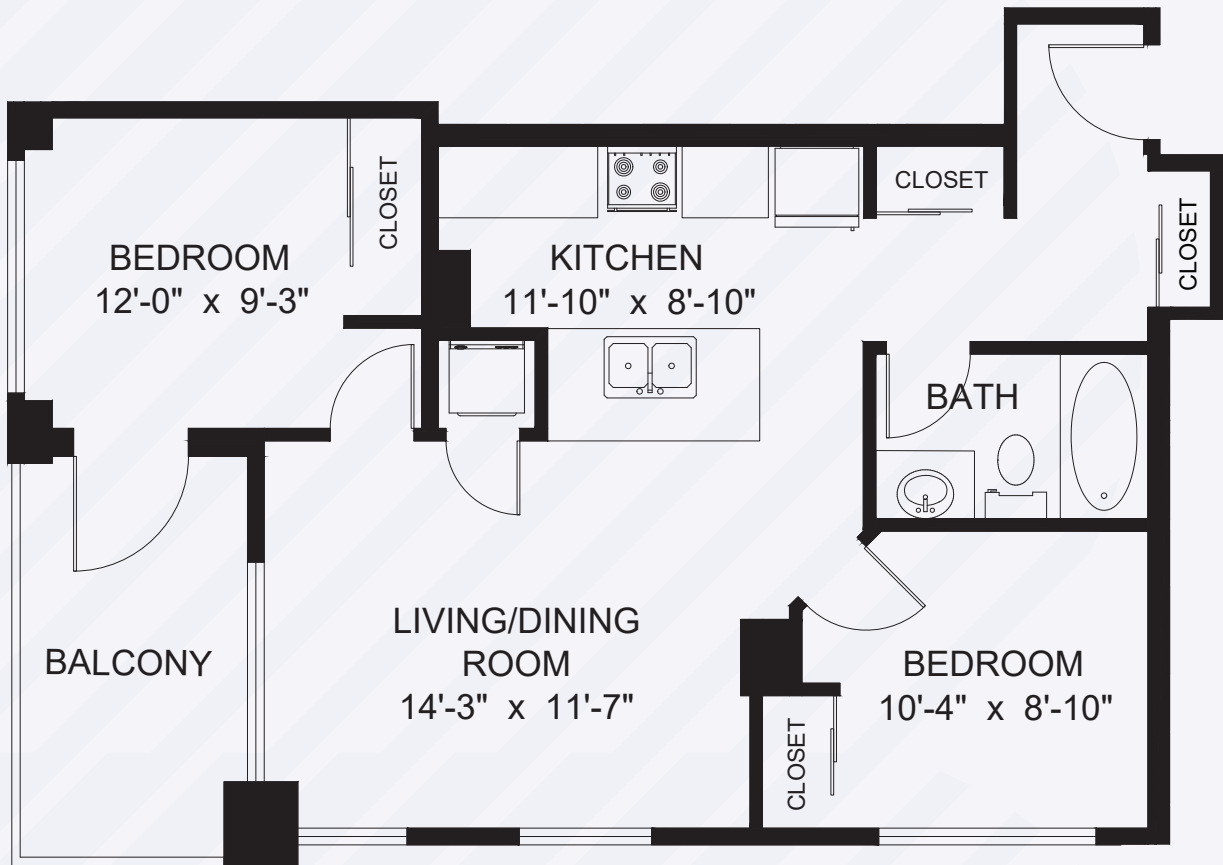

THE BEACON

AT 1400 QUADRA

# The Beaufort

2 Bed, 1 Bath — Interior: 680 SQ.FT. / Balcony: 84 SQ.FT.

[RENTTHEBEACON.COM](http://RENTTHEBEACON.COM)

Dimensions, sizes, specifications, layouts and materials are approximate and subject to change without notice. E.&O.E.