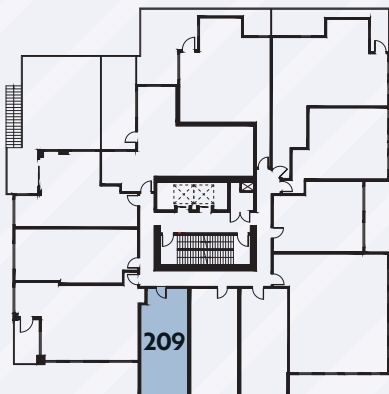

THE BEACON

AT 1400 QUADRA

# The Baltic

Bachelor, 1 Bath — 405 SQ.FT.

[RENTTHEBEACON.COM](http://RENTTHEBEACON.COM)

Dimensions, sizes, specifications, layouts and materials are approximate and subject to change without notice. E.&O.E.