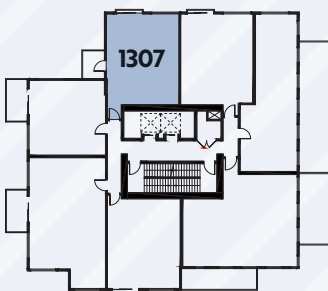

THE BEACON

AT 1400 QUADRA

The Baffin

1 Bed, 1 Bath — 461 SQ.FT.

RENTTHEBEACON.COM

Dimensions, sizes, specifications, layouts and materials are approximate and subject to change without notice. E.&O.E.