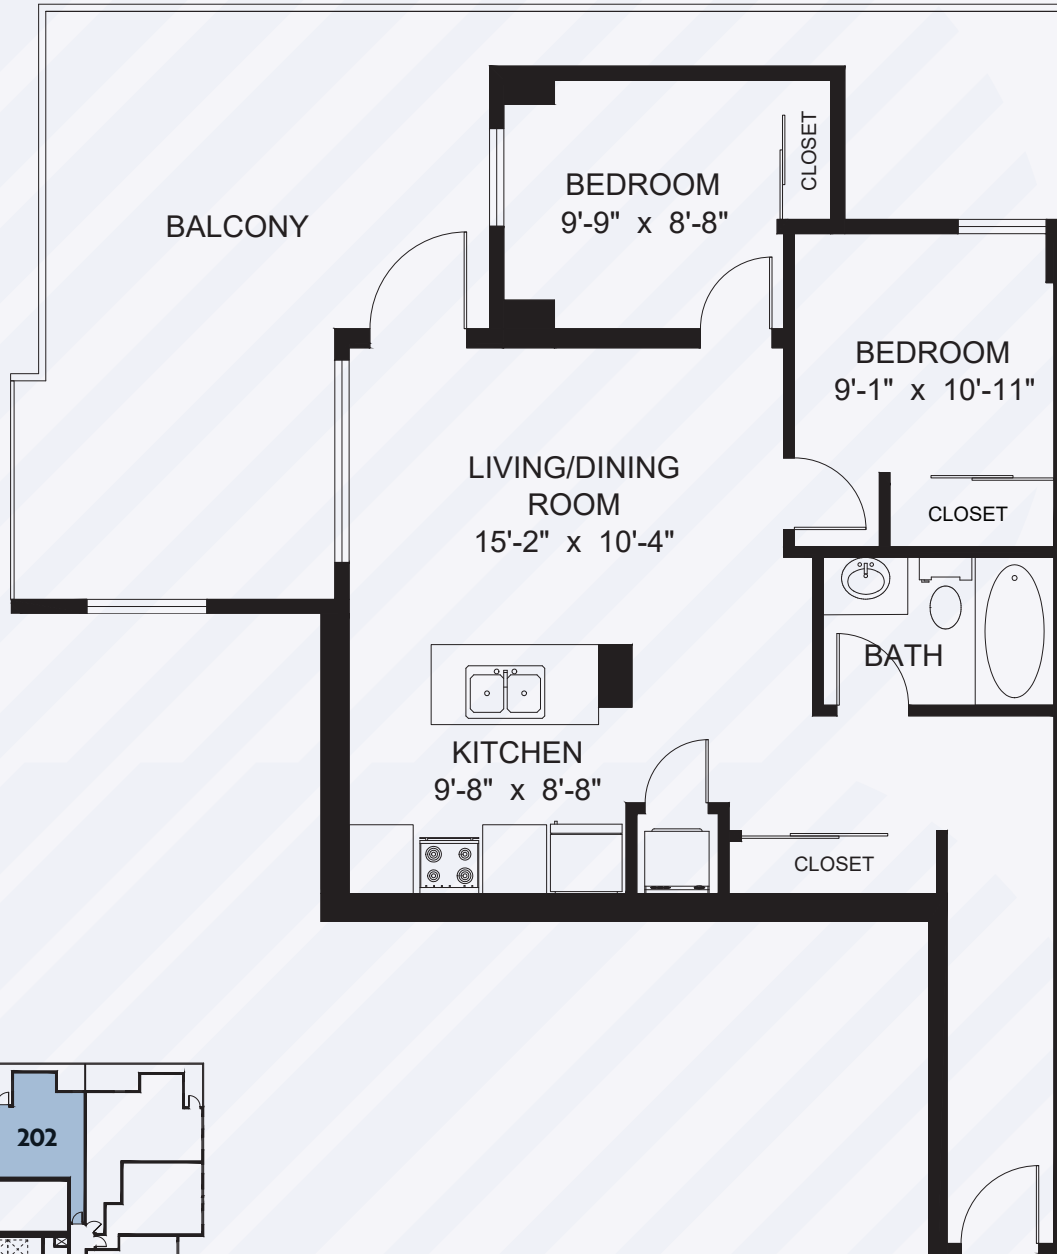

THE BEACON

AT 1400 QUADRA

The Atlantic

2 Bed, 1 Bath

Interior: 708 SQ.FT. / Balcony: 368 SQ.FT.

RENTTHEBEACON.COM

Dimensions, sizes, specifications, layouts and materials are approximate and subject to change without notice. E.&O.E.