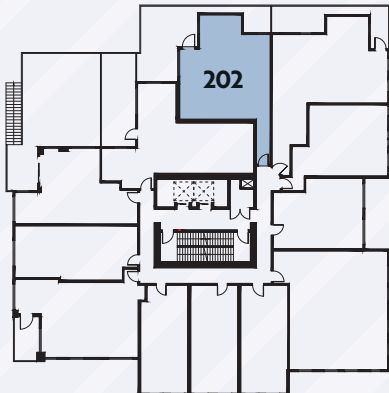

THE BEACON

AT 1400 QUADRA

The Atlantic

2 Bed, 1 Bath

Interior: 708 SQ.FT. / Balcony: 368 SQ.FT.

RENTTHEBEACON.COM

Dimensions, sizes, specifications, layouts and materials are approximate and subject to change without notice. E.&O.E.