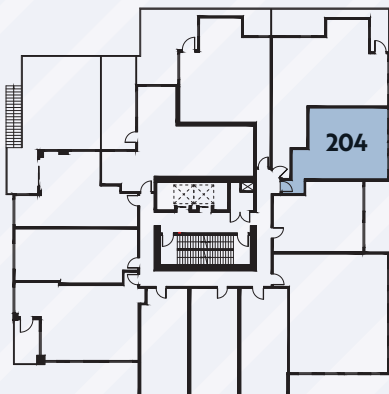

THE BEACON

AT 1400 QUADRA

The Arctic

1 Bed, 1 Bath — 512 SQ.FT.

RENTTHEBEACON.COM

Dimensions, sizes, specifications, layouts and materials are approximate and subject to change without notice. E.&O.E.