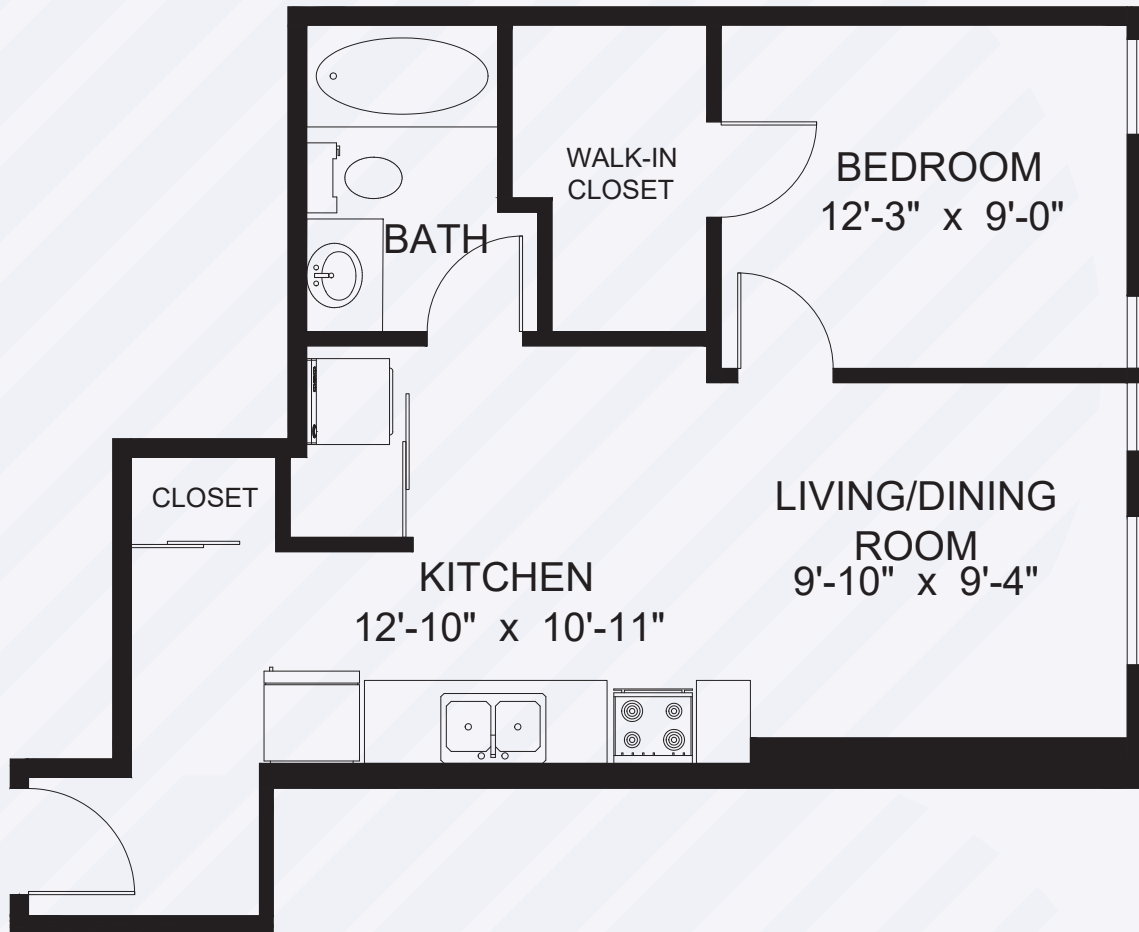

THE BEACON

AT 1400 QUADRA

The Arctic

1 Bed, 1 Bath — 512 SQ.FT.

RENTTHEBEACON.COM

Dimensions, sizes, specifications, layouts and materials are approximate and subject to change without notice. E.&O.E.