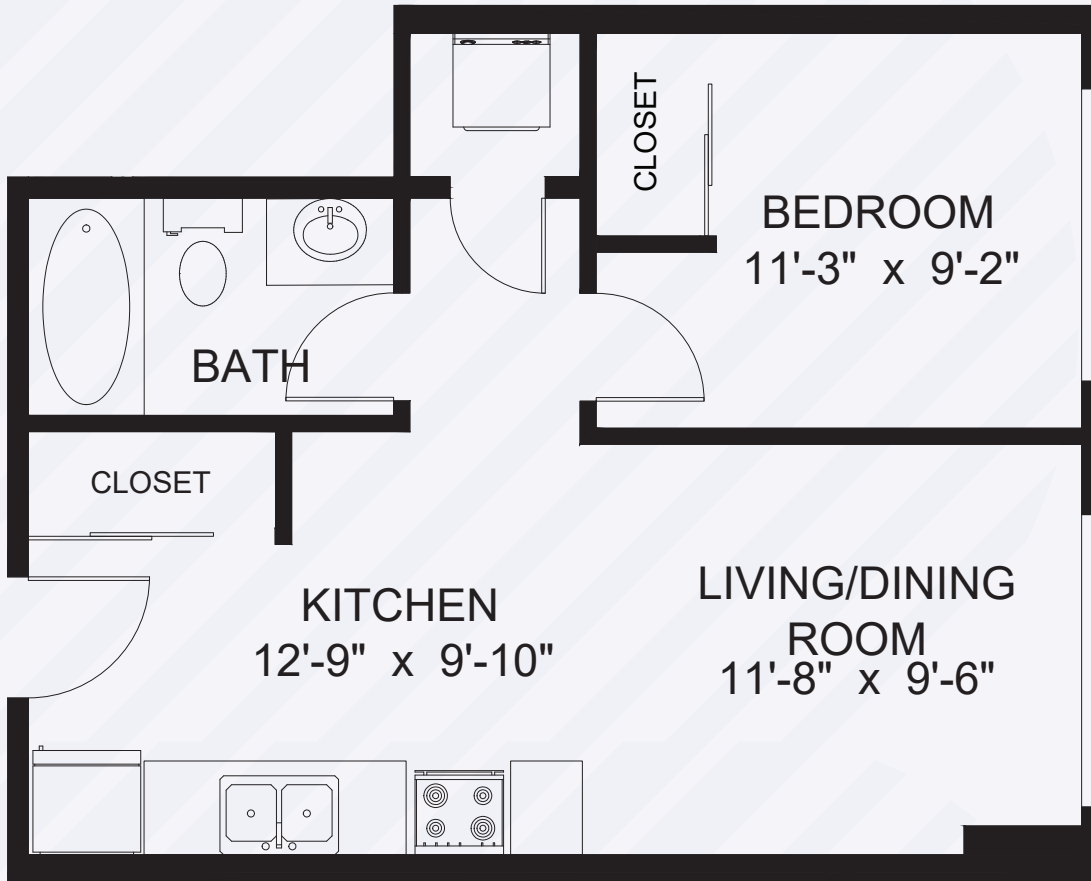

THE BEACON

AT 1400 QUADRA

The Argentine

1 Bed, 1 Bath — 466 SQ.FT.

RENTTHEBEACON.COM

Dimensions, sizes, specifications, layouts and materials are approximate and subject to change without notice. E.&O.E.