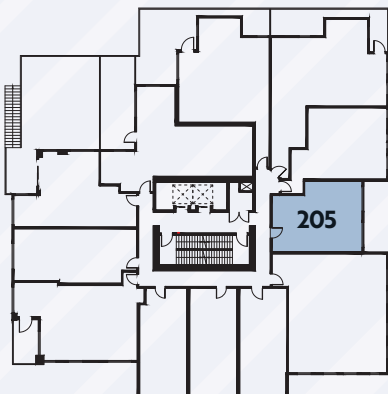

THE BEACON

AT 1400 QUADRA

The Argentine

1 Bed, 1 Bath — 466 SQ.FT.

RENTTHEBEACON.COM

Dimensions, sizes, specifications, layouts and materials are approximate and subject to change without notice. E.&O.E.