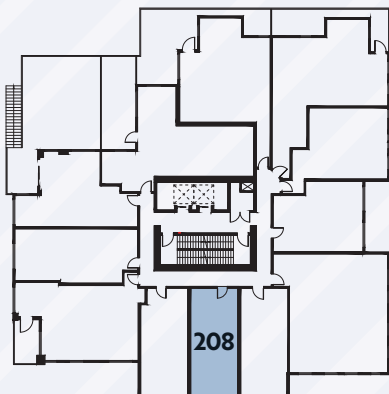

THE BEACON

AT 1400 QUADRA

# The Arabian

Bachelor, 1 Bath — 413 SQ.FT.

[RENTTHEBEACON.COM](http://RENTTHEBEACON.COM)

Dimensions, sizes, specifications, layouts and materials are approximate and subject to change without notice. E.&O.E.