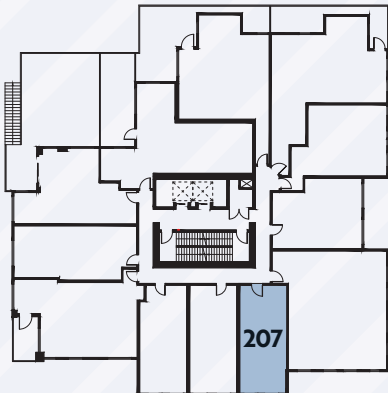

THE BEACON

AT 1400 QUADRA

# The Aegean

Bachelor, 1 Bath — 406 SQ.FT.

[RENTTHEBEACON.COM](http://RENTTHEBEACON.COM)

Dimensions, sizes, specifications, layouts and materials are approximate and subject to change without notice. E.&O.E.