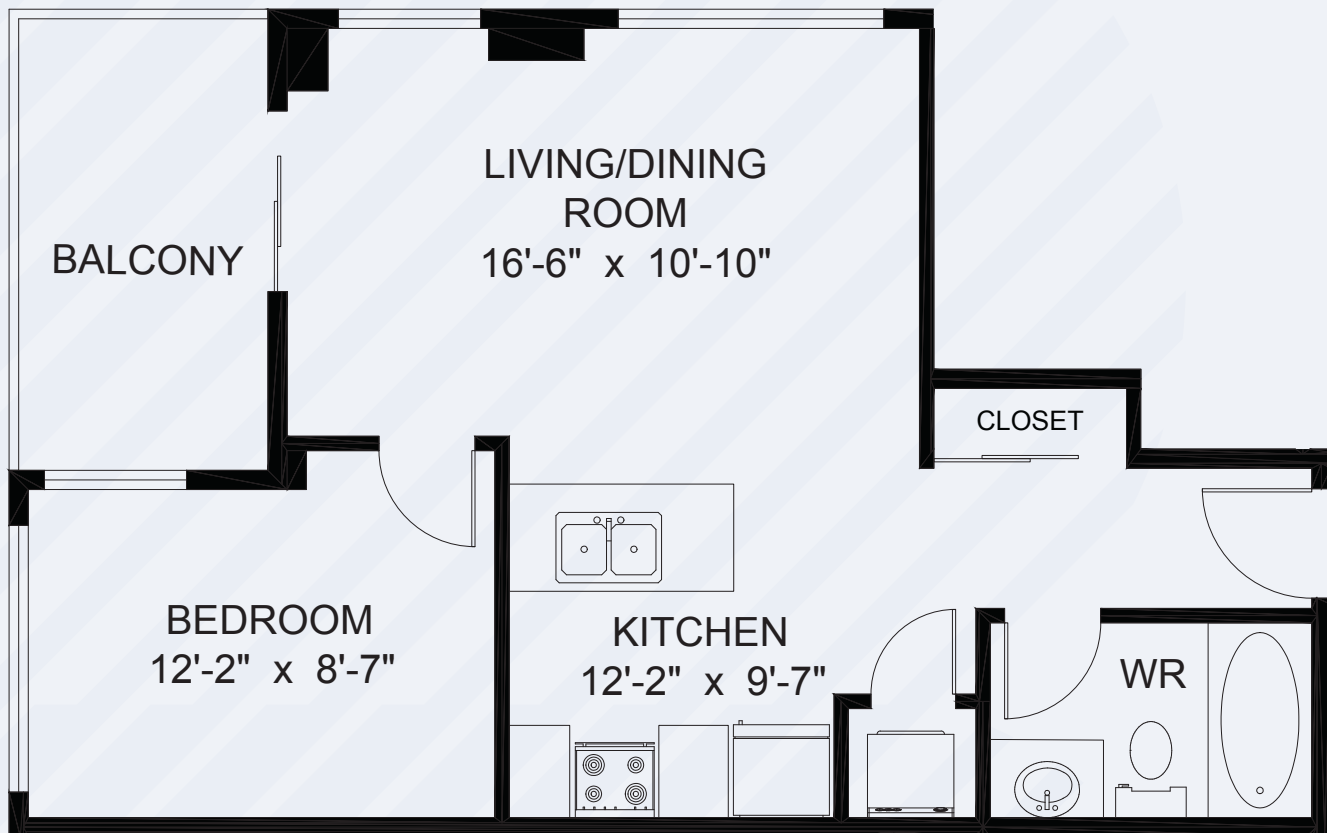

THE BEACON

AT 1400 QUADRA

# The Aden

1 Bed, 1 Bath — 541 SQ.FT.

[RENTTHEBEACON.COM](http://RENTTHEBEACON.COM)

Dimensions, sizes, specifications, layouts and materials are approximate and subject to change without notice. E.&O.E.